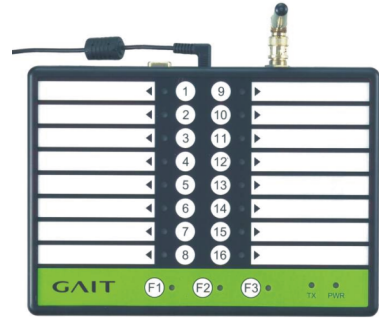

TE-310 Kitchen Call

Key Specifications/Special Features:

1. Desk Type
2. Friendly user interface
3. 19 buttons with 19 magnetic name tags available
4. Can connect to TE-310 Cancel Panel

TE-310 Rich Sophistication:

- * Active Voltage Range : DC 8.4V
- * Output power up to 1 watt
- * RS232 port for programming
- * Range test
- * F1, F2, F3 - three function keys for pre-programming canned message application

Specifications:

| | |
|---------------------|--|
| Model | TE310 Desk Top Transmitter |
| Frequency | VHF 147-170 MHz, UHF 450-470 MHz |
| Modulation Type | FSK |
| Channel Spacing | 12.5KHz/ 25 KHz |
| Output Power | 1 Watt |
| Maximum Deviation | 2.5 KHz / 4.5 KHz |
| Harmonic Radiation | Less -25dBm |
| Frequency Stability | 2.5 ppm at -10°C ~ 60°C |
| Output Connect | BNC (F) |
| Current Consumption | Stand by: 100mA; Transmit: 400mA |
| Dimension | 232 (L) x 170 (W) x 50 (H) mm (without Antenna) |
| Weight | Approximately 650 g (without Antenna) |